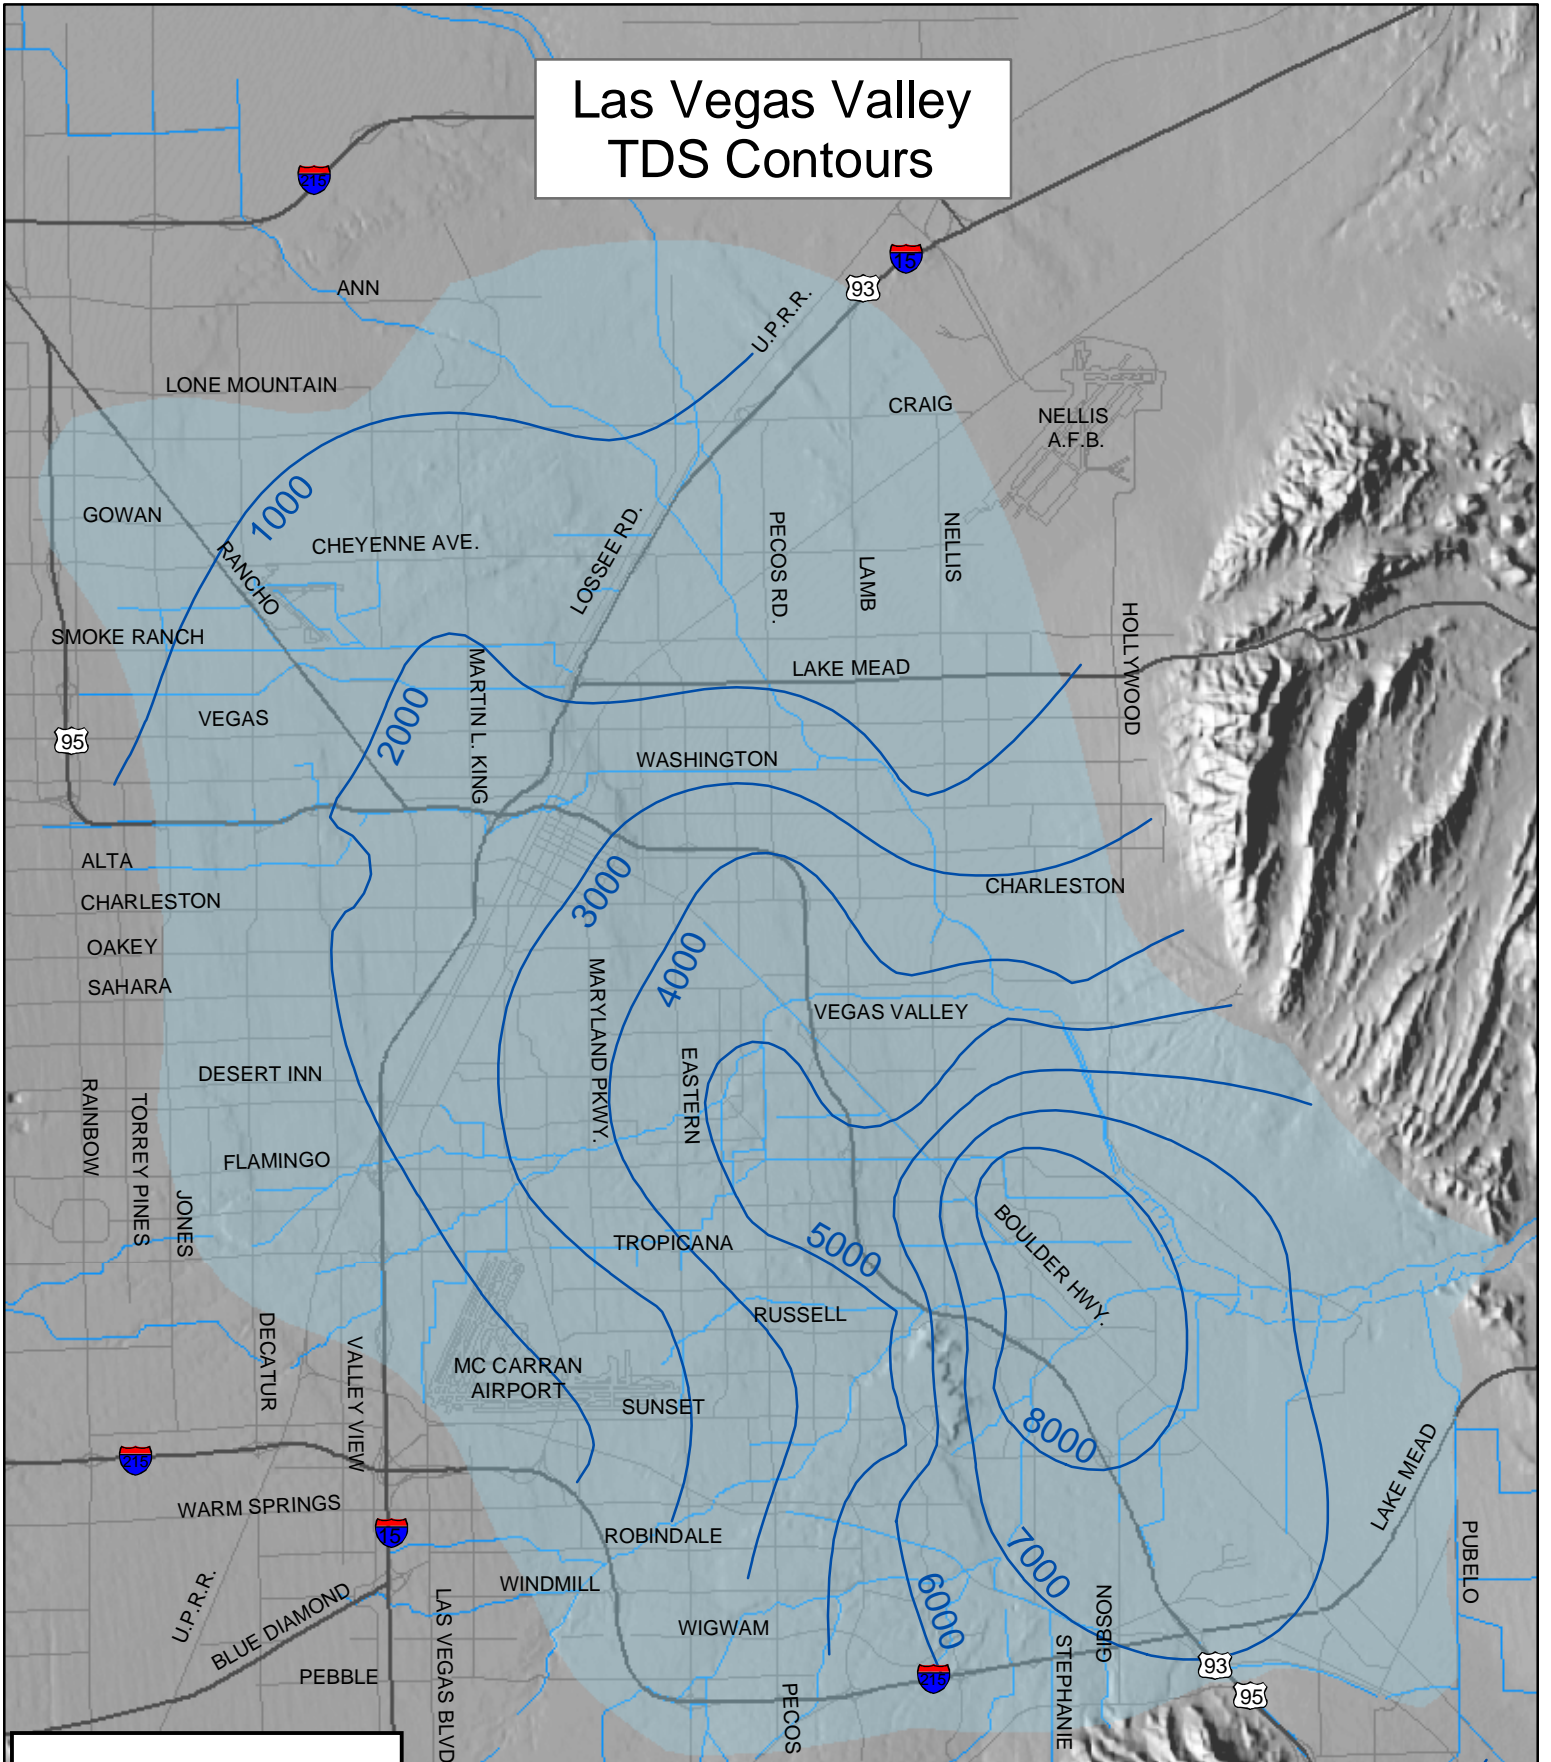

Las Vegas Valley TDS Contours

Legend

- Total Dissolved Solids*
- Extent of Shallow System
- Freeways
- Streets
- Washes

* Total Dissolved Solids (TDS) concentrations in parts per million (ppm).

This map is for planning purposes only. This information is presented as an approximation. No liability is assumed for the accuracy of the data represented. This map was generated with data collected for the Southern Nevada Water Authority shallow groundwater monitoring network database.